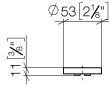

11 188 811

- with hot / cold marking
- for two-hole basin mixer

	Durabronz (23kt Gold)	11 188 811-09
	Chrome	11 188 811-00
	Brushed Platinum	11 188 811-06
	Platinum	11 188 811-08
	Dark Chrome	11 188 811-19
	Brushed Durabronz (23kt Gold)	11 188 811-28
	Brushed Dark Platinum	11 188 811-99

11 188 811

mm [inches]

11 188 811

Parts for other  
finishes can be found  
here: [Chrome](#)